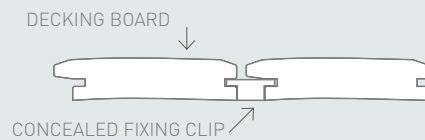

Download the latest CAD files from the product section of modinex.com.au

See website for technical information.